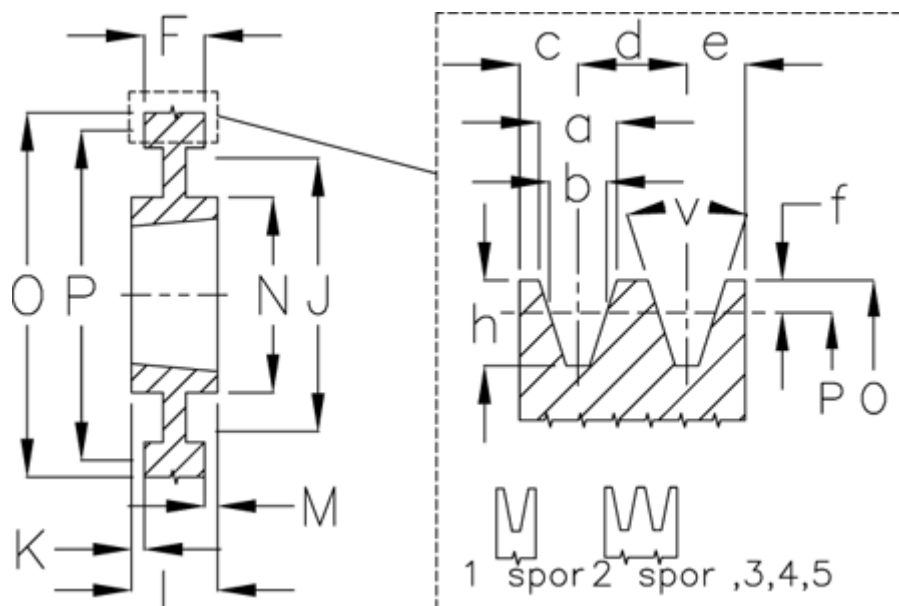

Article number: 604113019001

Description: V-belt pulley SPZ 190/1 TL1610

Measures

a	= 9.7	F	= 16	Number of ribs	= 1
b	= 8.5	For bush	= 1610	O	= 194.0
Bush ζ max	= 42	h	= 11.0	P	= 190
c	= 8.0	J	= 162	Type	= SPZ
d	= 12.0	K	= -	v	= 38 grader
e	= 8.0	L	= 25		
E	= 12	m	= 9.0		
f	= 2.0	N	= 92		